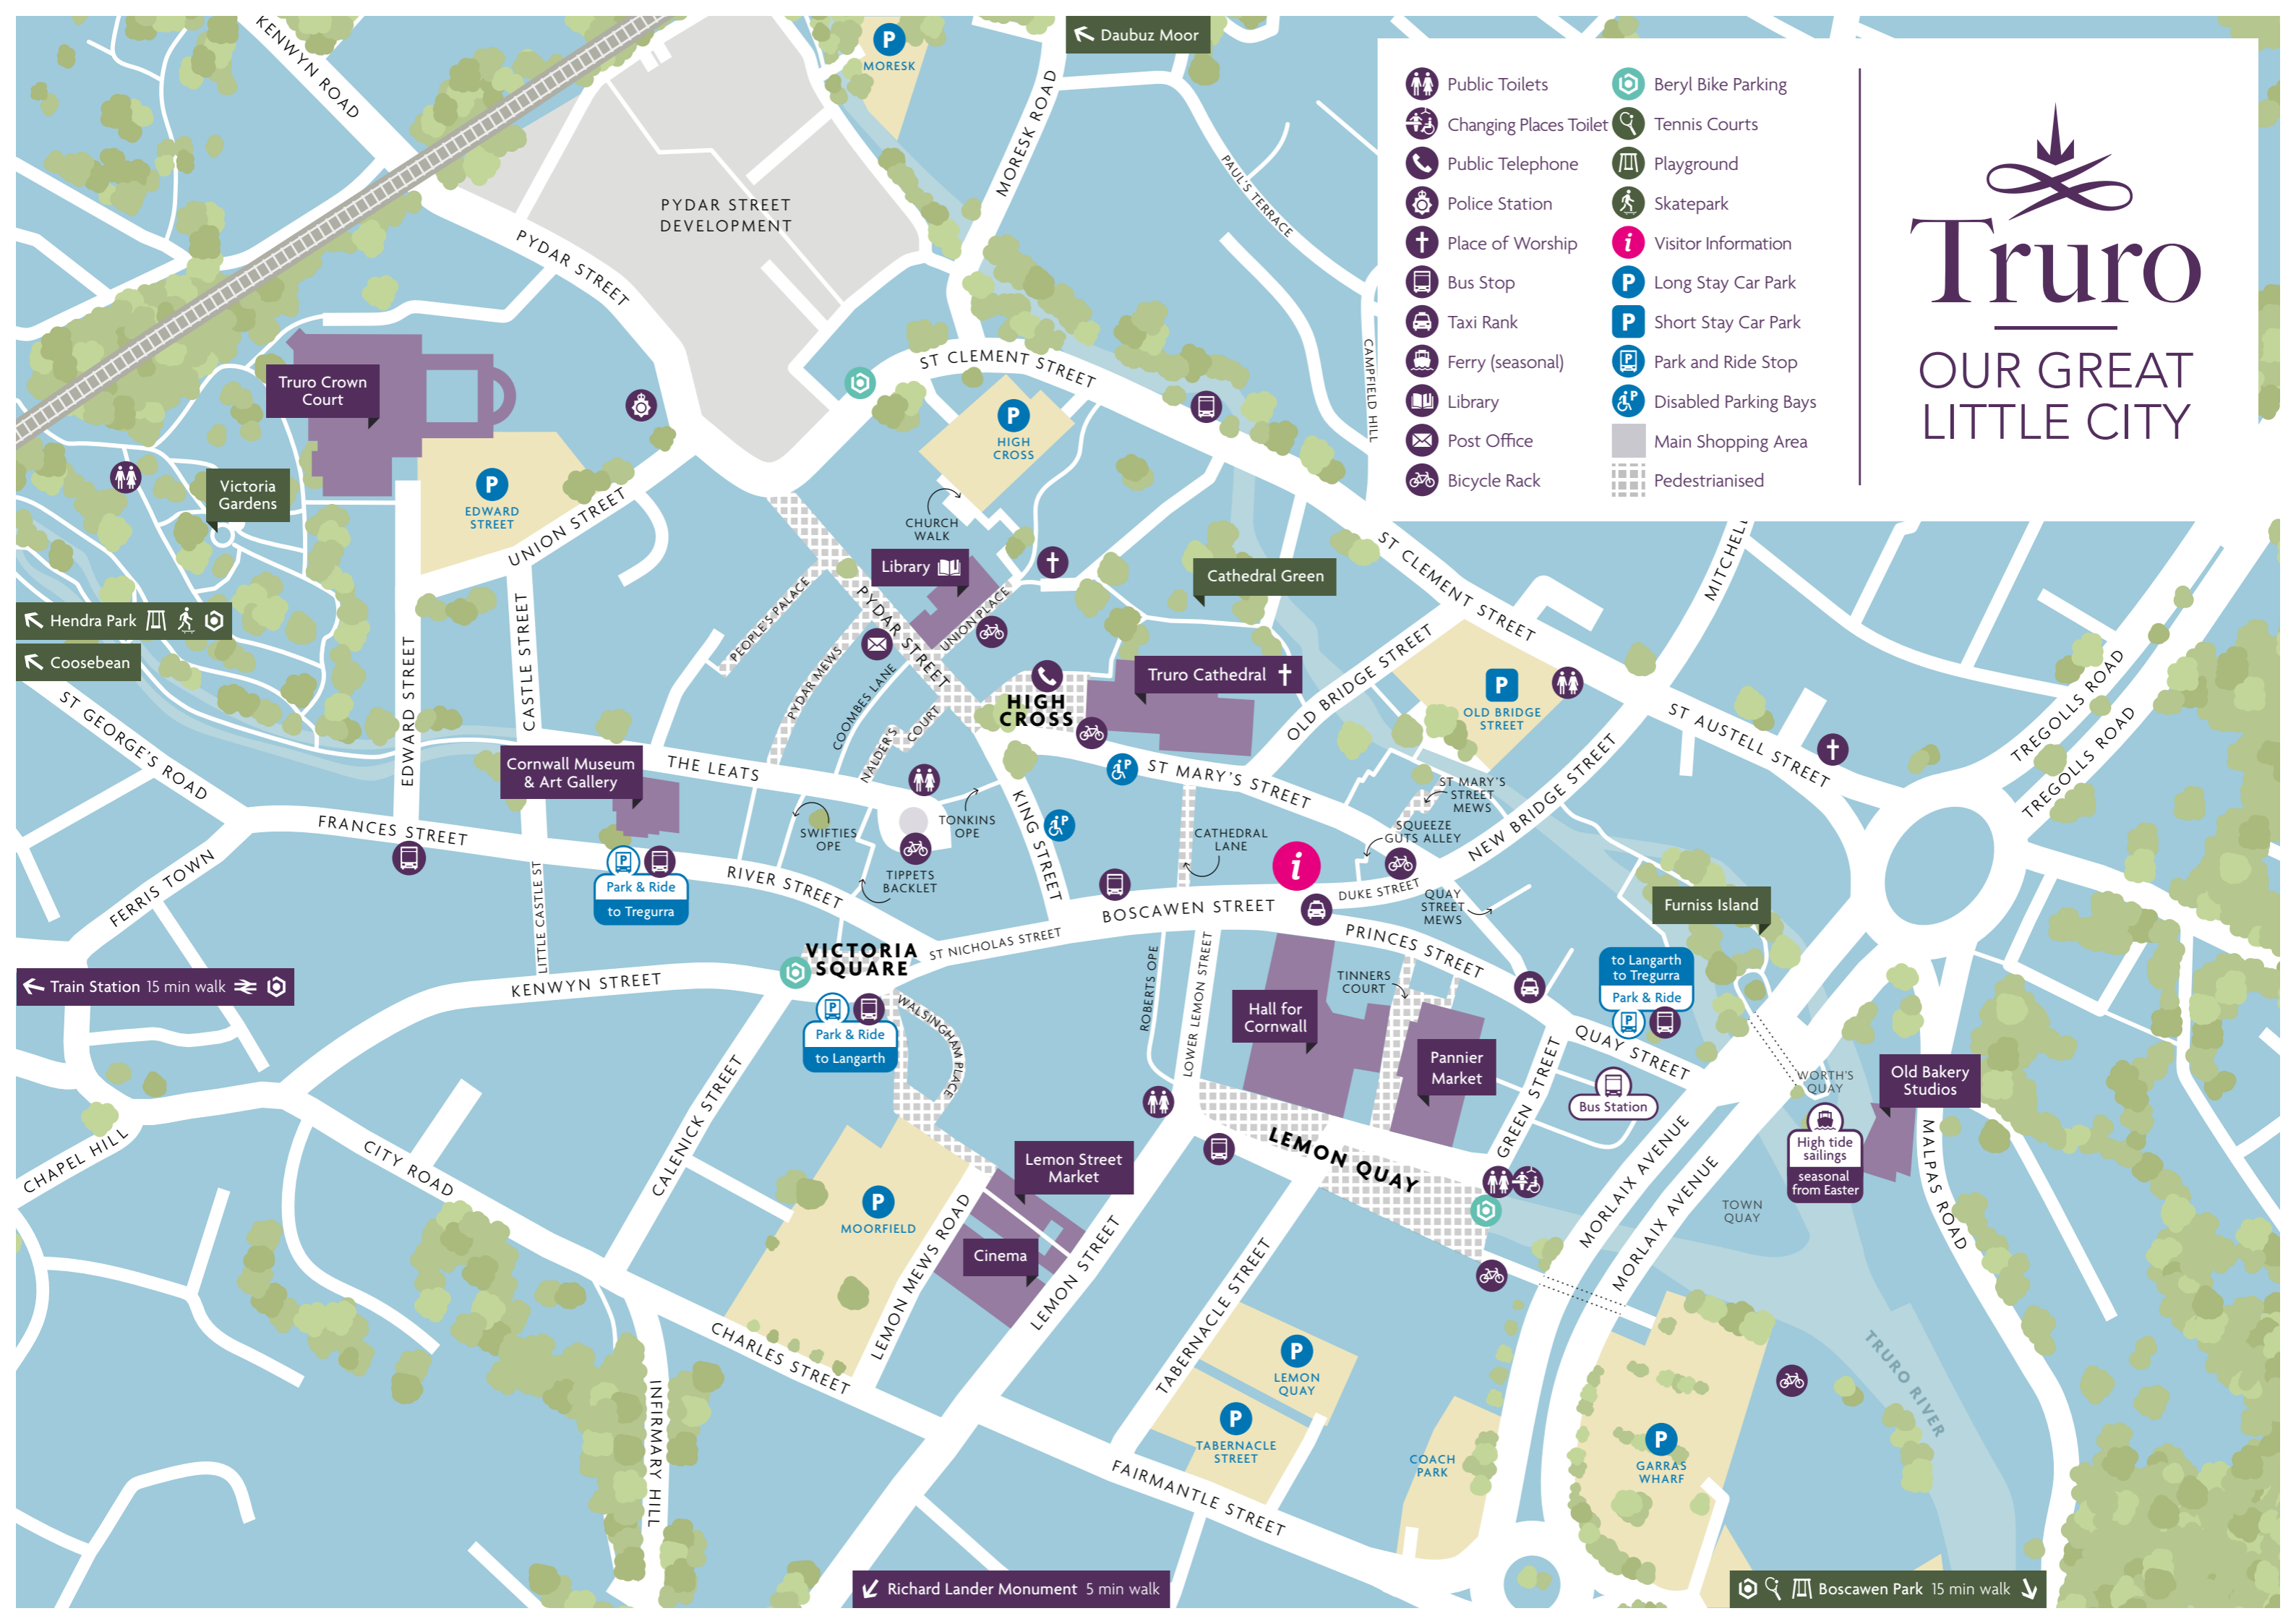

Truro

OUR GREAT LITTLE CITY

- Public Toilets
- Changing Places Toilet
- Public Telephone
- Police Station
- Place of Worship
- Bus Stop
- Taxi Rank
- Ferry (seasonal)
- Library
- Post Office
- Bicycle Rack
- Beryl Bike Parking
- Tennis Courts
- Playground
- Skatepark
- Visitor Information
- Long Stay Car Park
- Short Stay Car Park
- Park and Ride Stop
- Disabled Parking Bays
- Main Shopping Area
- Pedestrianised

← Hendra Park
← Coosebean

← Train Station 15 min walk

↙ Richard Lander Monument 5 min walk

↘ Boscawen Park 15 min walk